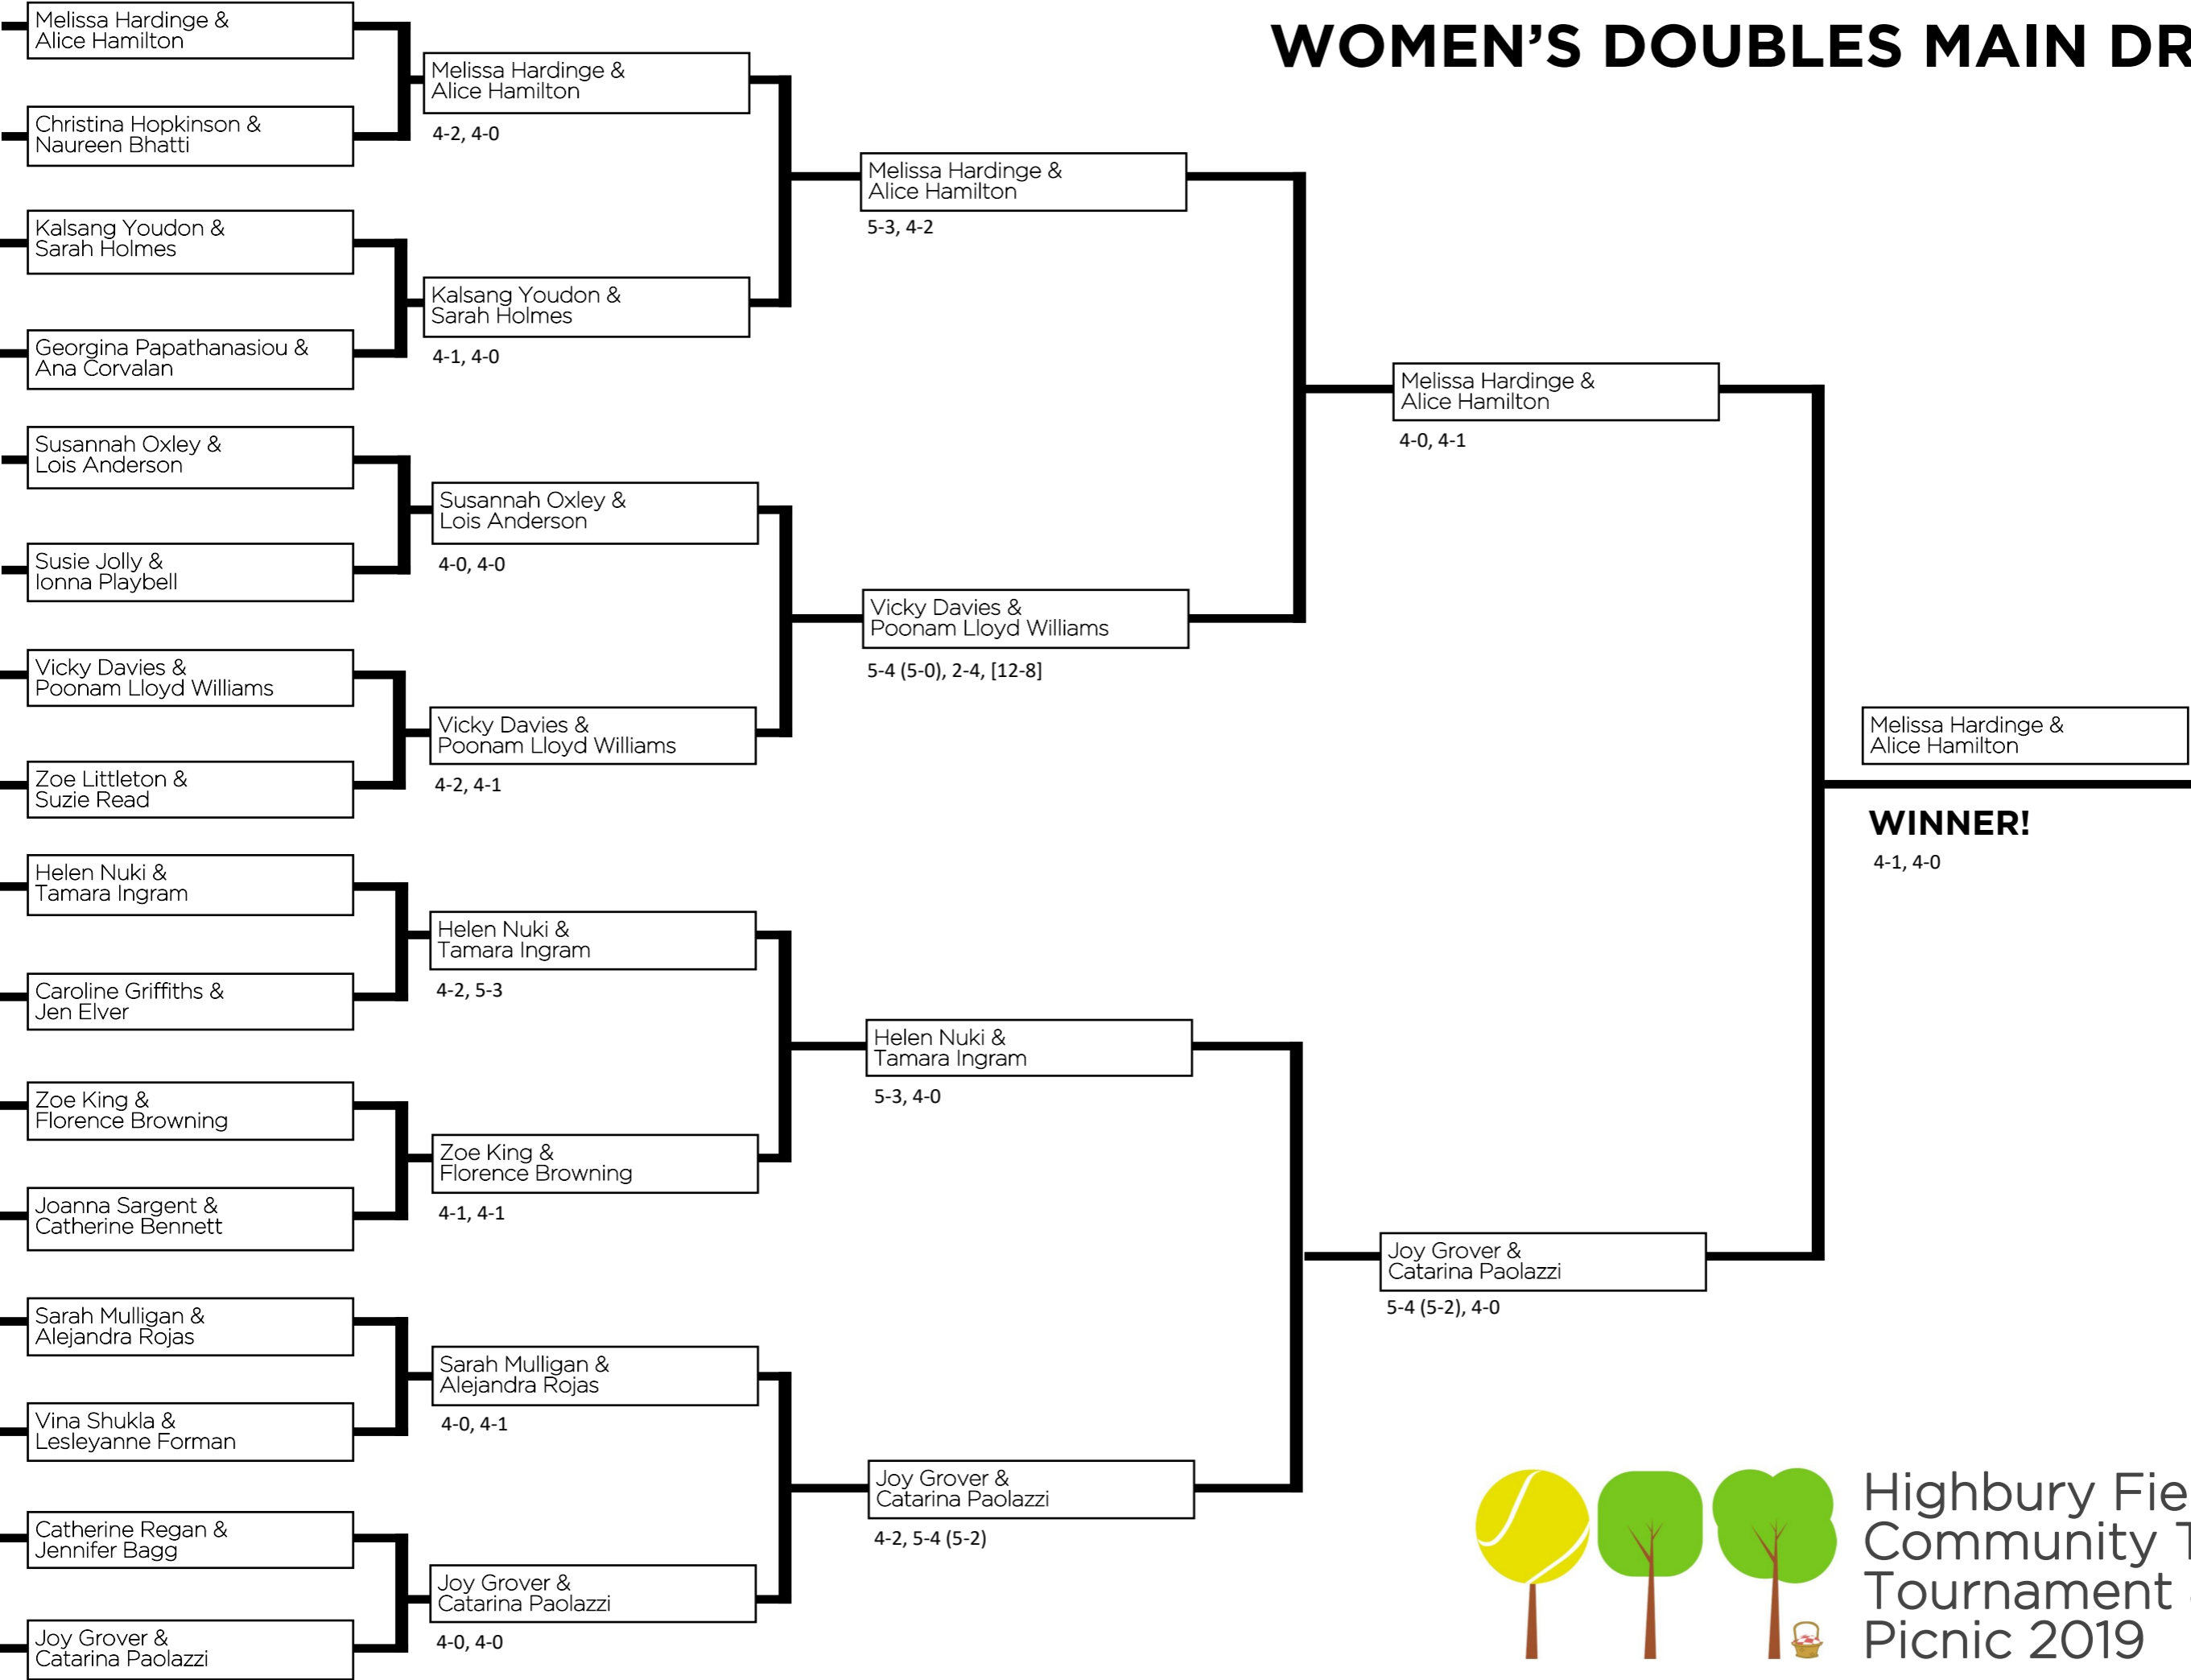

# WOMEN'S DOUBLES MAIN DRAW

Highbury Fields  
Community Tennis  
Tournament &  
Picnic 2019